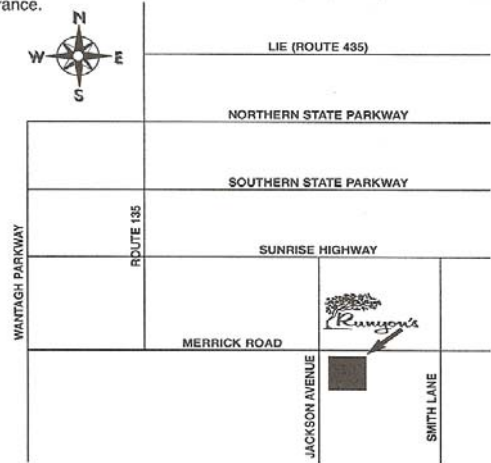

Directions to...

Since 1981

Serious Food • Casual Dining • Concerned Service
3928 Merrick Road • Seaford, New York • (516) 221-2112

From any major highway, take Route 135 South (Seaford-Oyster Bay Expressway) to the LAST exit which is Merrick Road going East. Go 3 stop-lights & turn RIGHT onto Jackson Ave. (intersection of Jackson Ave. & Merrick Rd.) Make a Quick LEFT into municipal parking lot. Please use rear entrance.