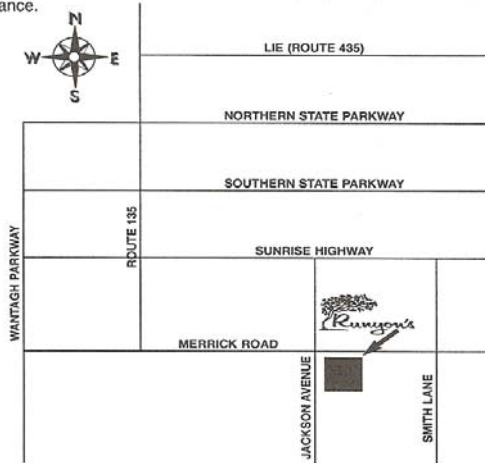

Directions to...

Since 1981

Serious Food • Casual Dining • Concerned Service
3928 Merrick Road • Seaford, New York • (516) 221-2112

From any major highway, take Route 135 South (Seaford-Oyster Bay Expressway) to the LAST exit which is Merrick Road going East. Go 3 stop-lights & turn RIGHT onto Jackson Ave. (intersection of Jackson Ave. & Merrick Rd.) Make a Quick LEFT into municipal parking lot. Please use rear entrance.