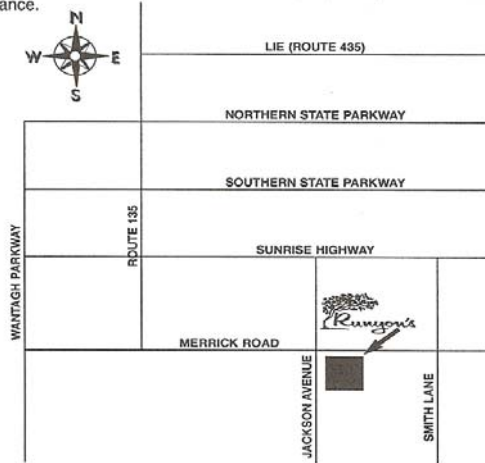

Directions to...

Since 1981

Serious Food • Casual Dining • Concerned Service
3928 Merrick Road • Seaford, New York • (516) 221-2112

From any major highway, take Route 135 South (Seaford-Oyster Bay Expressway) to the LAST exit which is Merrick Road going East. Go 3 stop-lights & turn RIGHT onto Jackson Ave. (intersection of Jackson Ave. & Merrick Rd.) Make a Quick LEFT into municipal parking lot. Please use rear entrance.